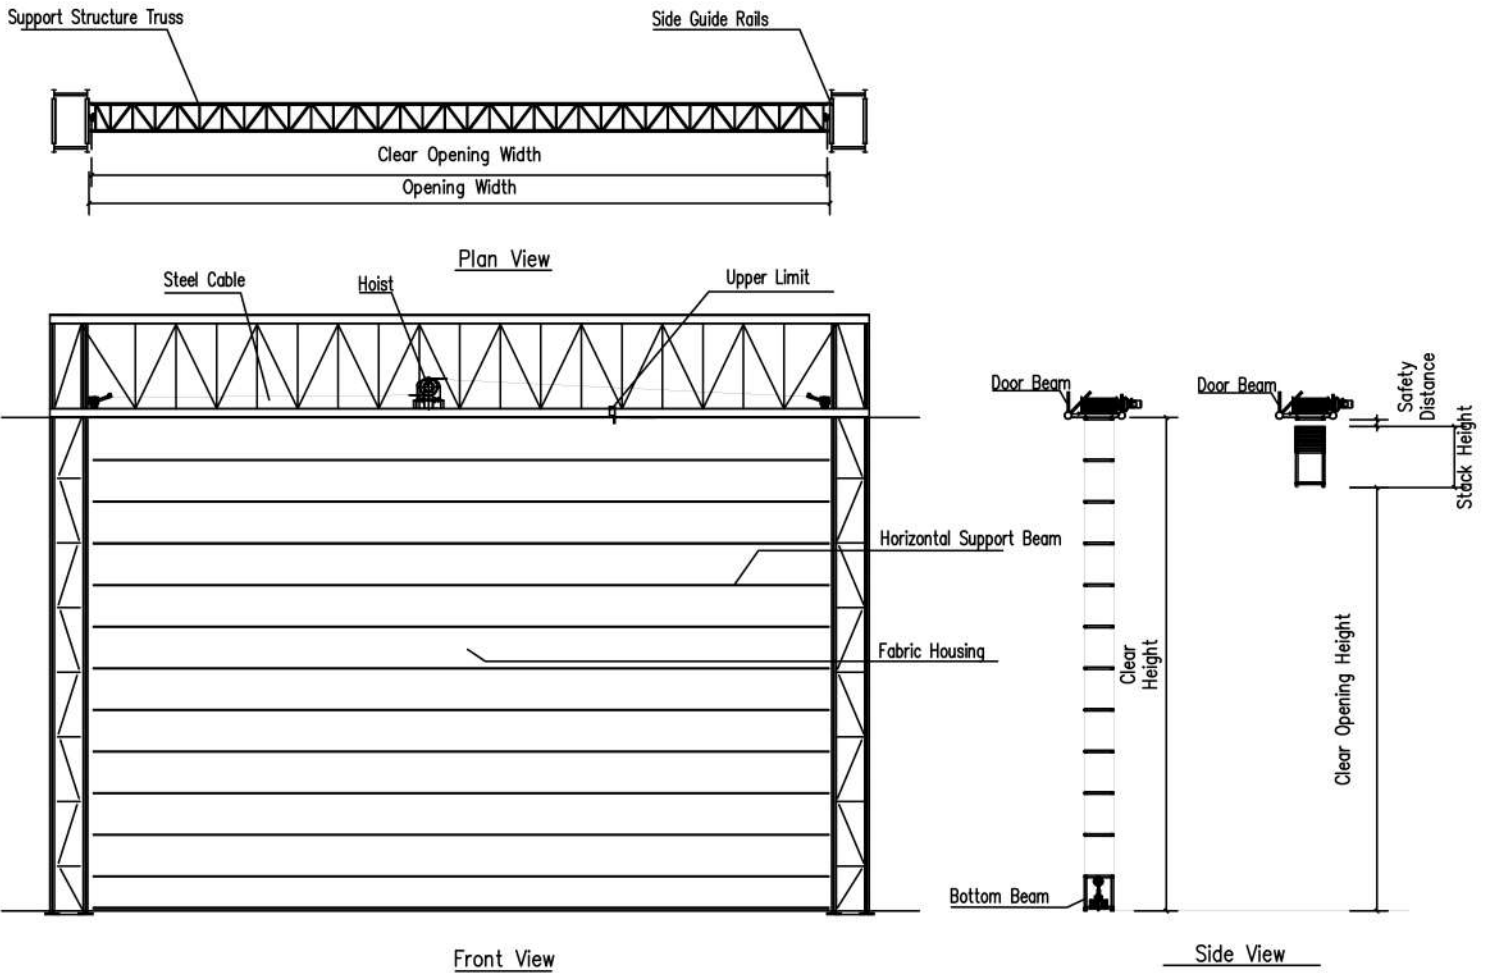

Typical Drawing

Delta Tech Group

Delta Technology Pte Ltd

RD SBS Roller Door Pte Ltd

Address: 34 Loyang Crescent Singapore 508993

Tel: +65 6382 2621 | +65 6285 7813

Fax: 65 6281 3496 | +65 6285 8150

Email: enquiry@deltatech.com.sg

Website: www.deltatech.com.sg